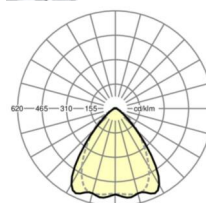

LIGHTING TECHNOLOGY

Placement	LED, Colour rendering/Light colour CRI ≥ 80 / 4000K
Colour tolerance (MacAdam)	3SDCM
Nominal luminous flux	6850lm
Nominal luminous flux-emergency lighting mode	921lm
LED service life	50000h L80/B10 (Tq 35°C), 70000h L80/B50 (Tq 35°C), 100000h L80/B50 (Tq 30°C)
Luminaire luminous efficiency	192lm/W
Beam angle	80° (C0) / 75° (C90)
UGR lat./long.	18.5 / 19.1

MECHANICS

Housing colour	traffic white RAL 9016
Dimensions (LxWxH/DxH)	2299mm x 55mm x 37mm
Weight (net)	2.45kg
Type of installation	Mounting rail system installation, Light structure

DEEP-LINK

<https://www.regiolum.de/en/article/19530027020>

Reference	LED 7000lm 840
ηLB	100 %
Φ ↓/↑	98 % / 2 %
UGR lat./long.	18.5 / 19.1

Dimensions

L	2299 mm	Length
B	55 mm	Width
H	37 mm	Height
